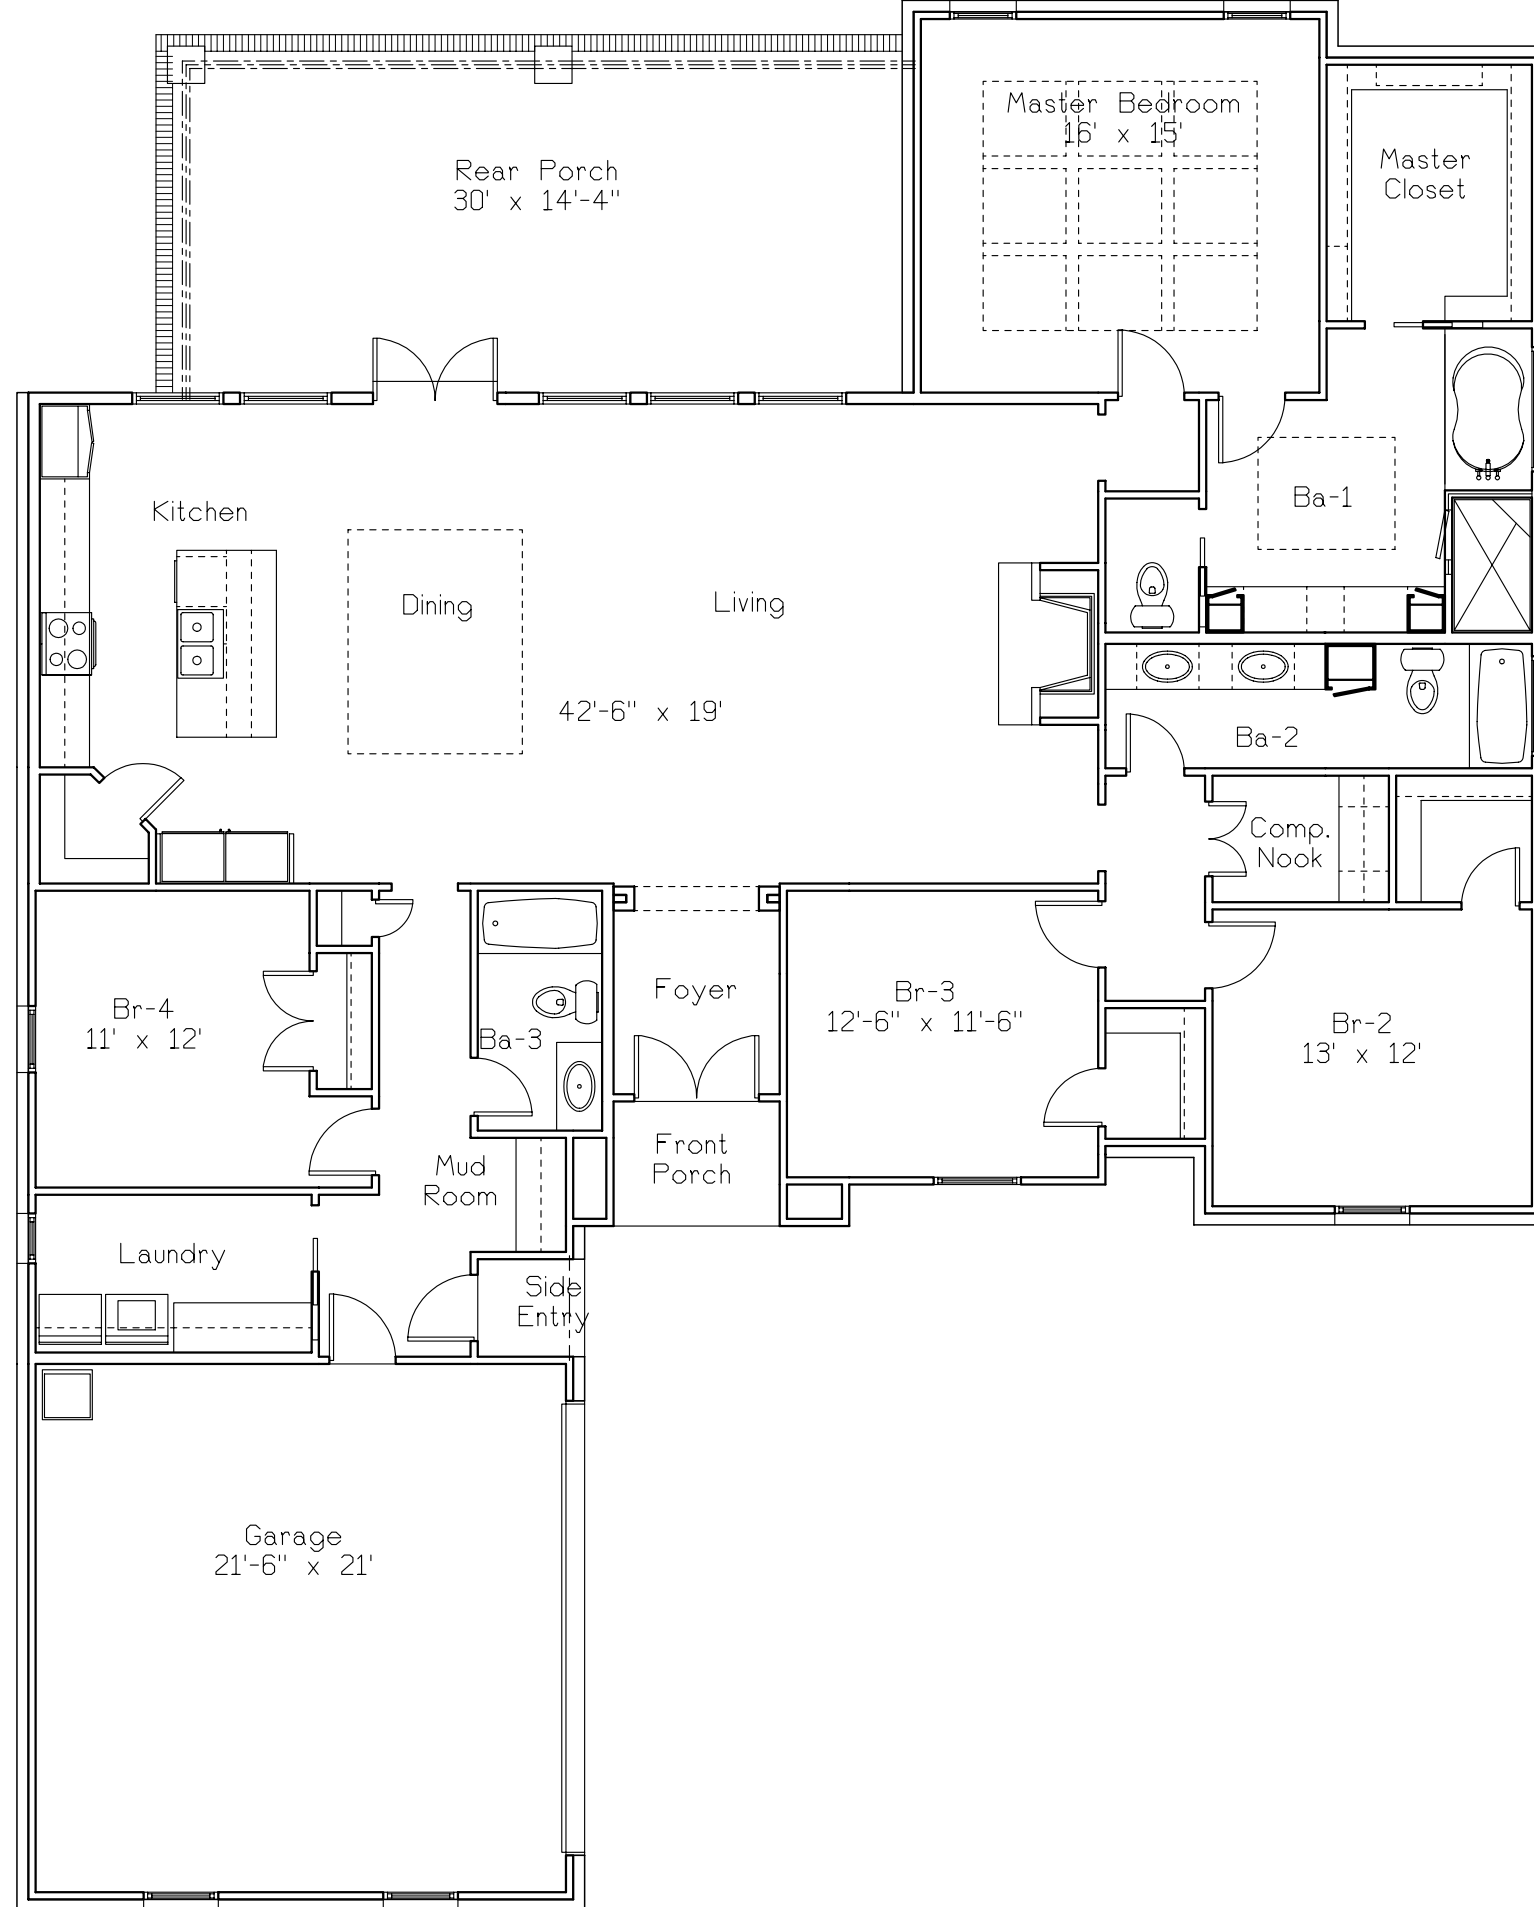

Hurley Homes
Living Area - 2,492
Area Under Beam - 3,486

Hurley Homes
Living Area - 2,492
Area Under Beam - 3,486