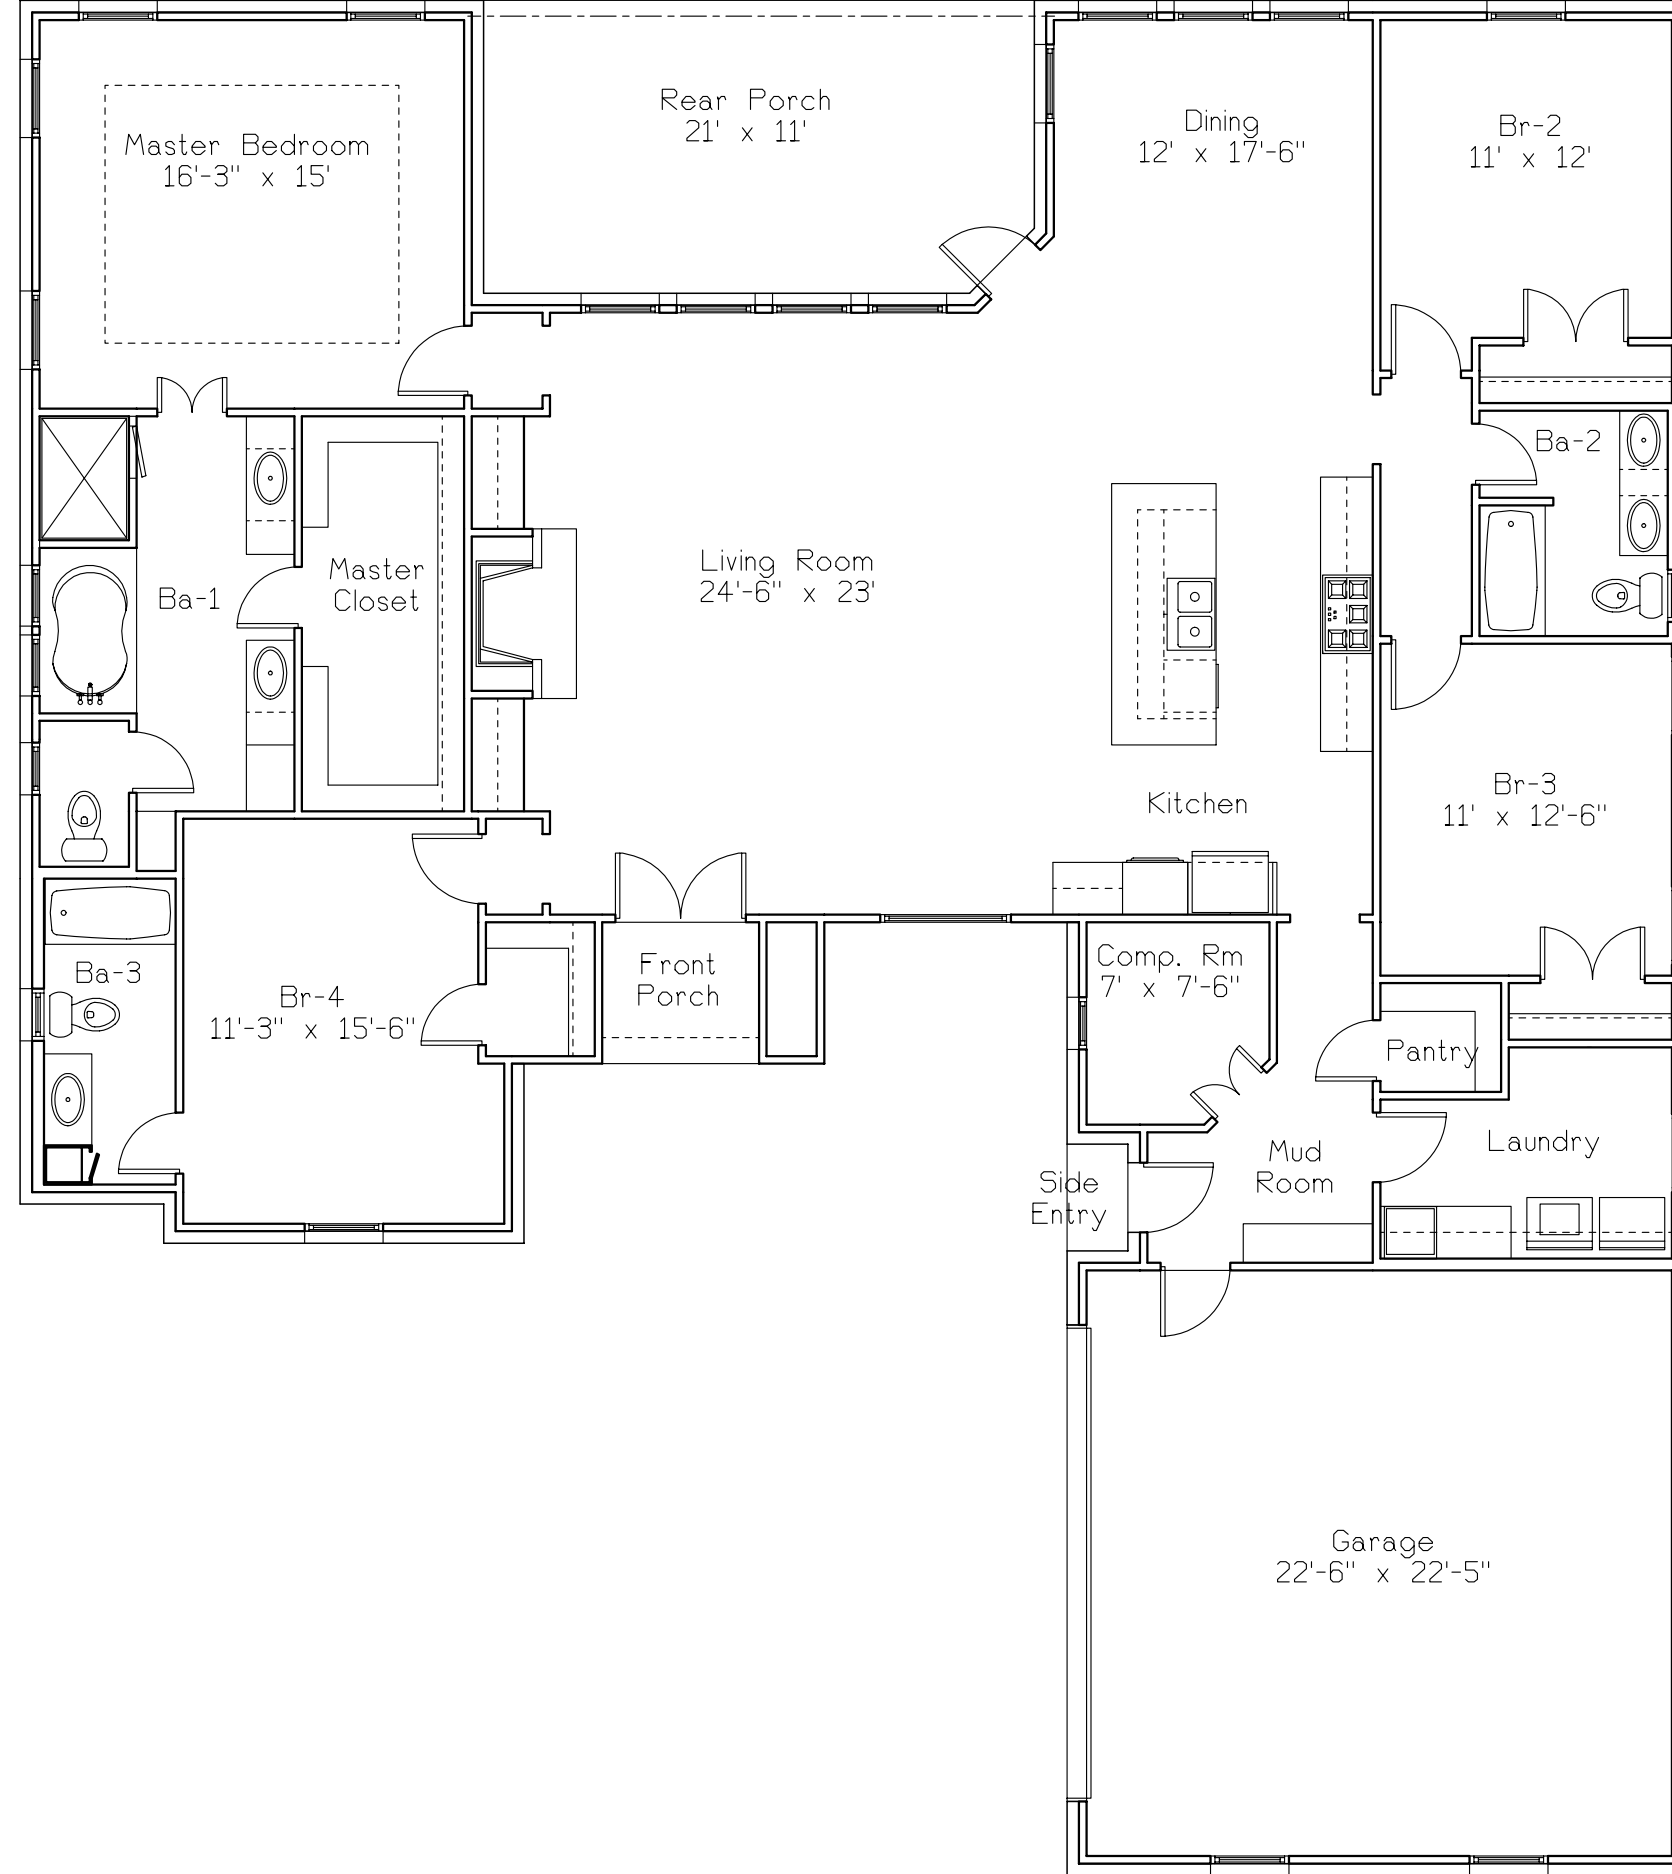

Hurley Homes  
Living Area - 2,578  
Area Under Beam - 3,466

Hurley Homes  
 Living Area - 2,578  
 Area Under Beam - 3,466