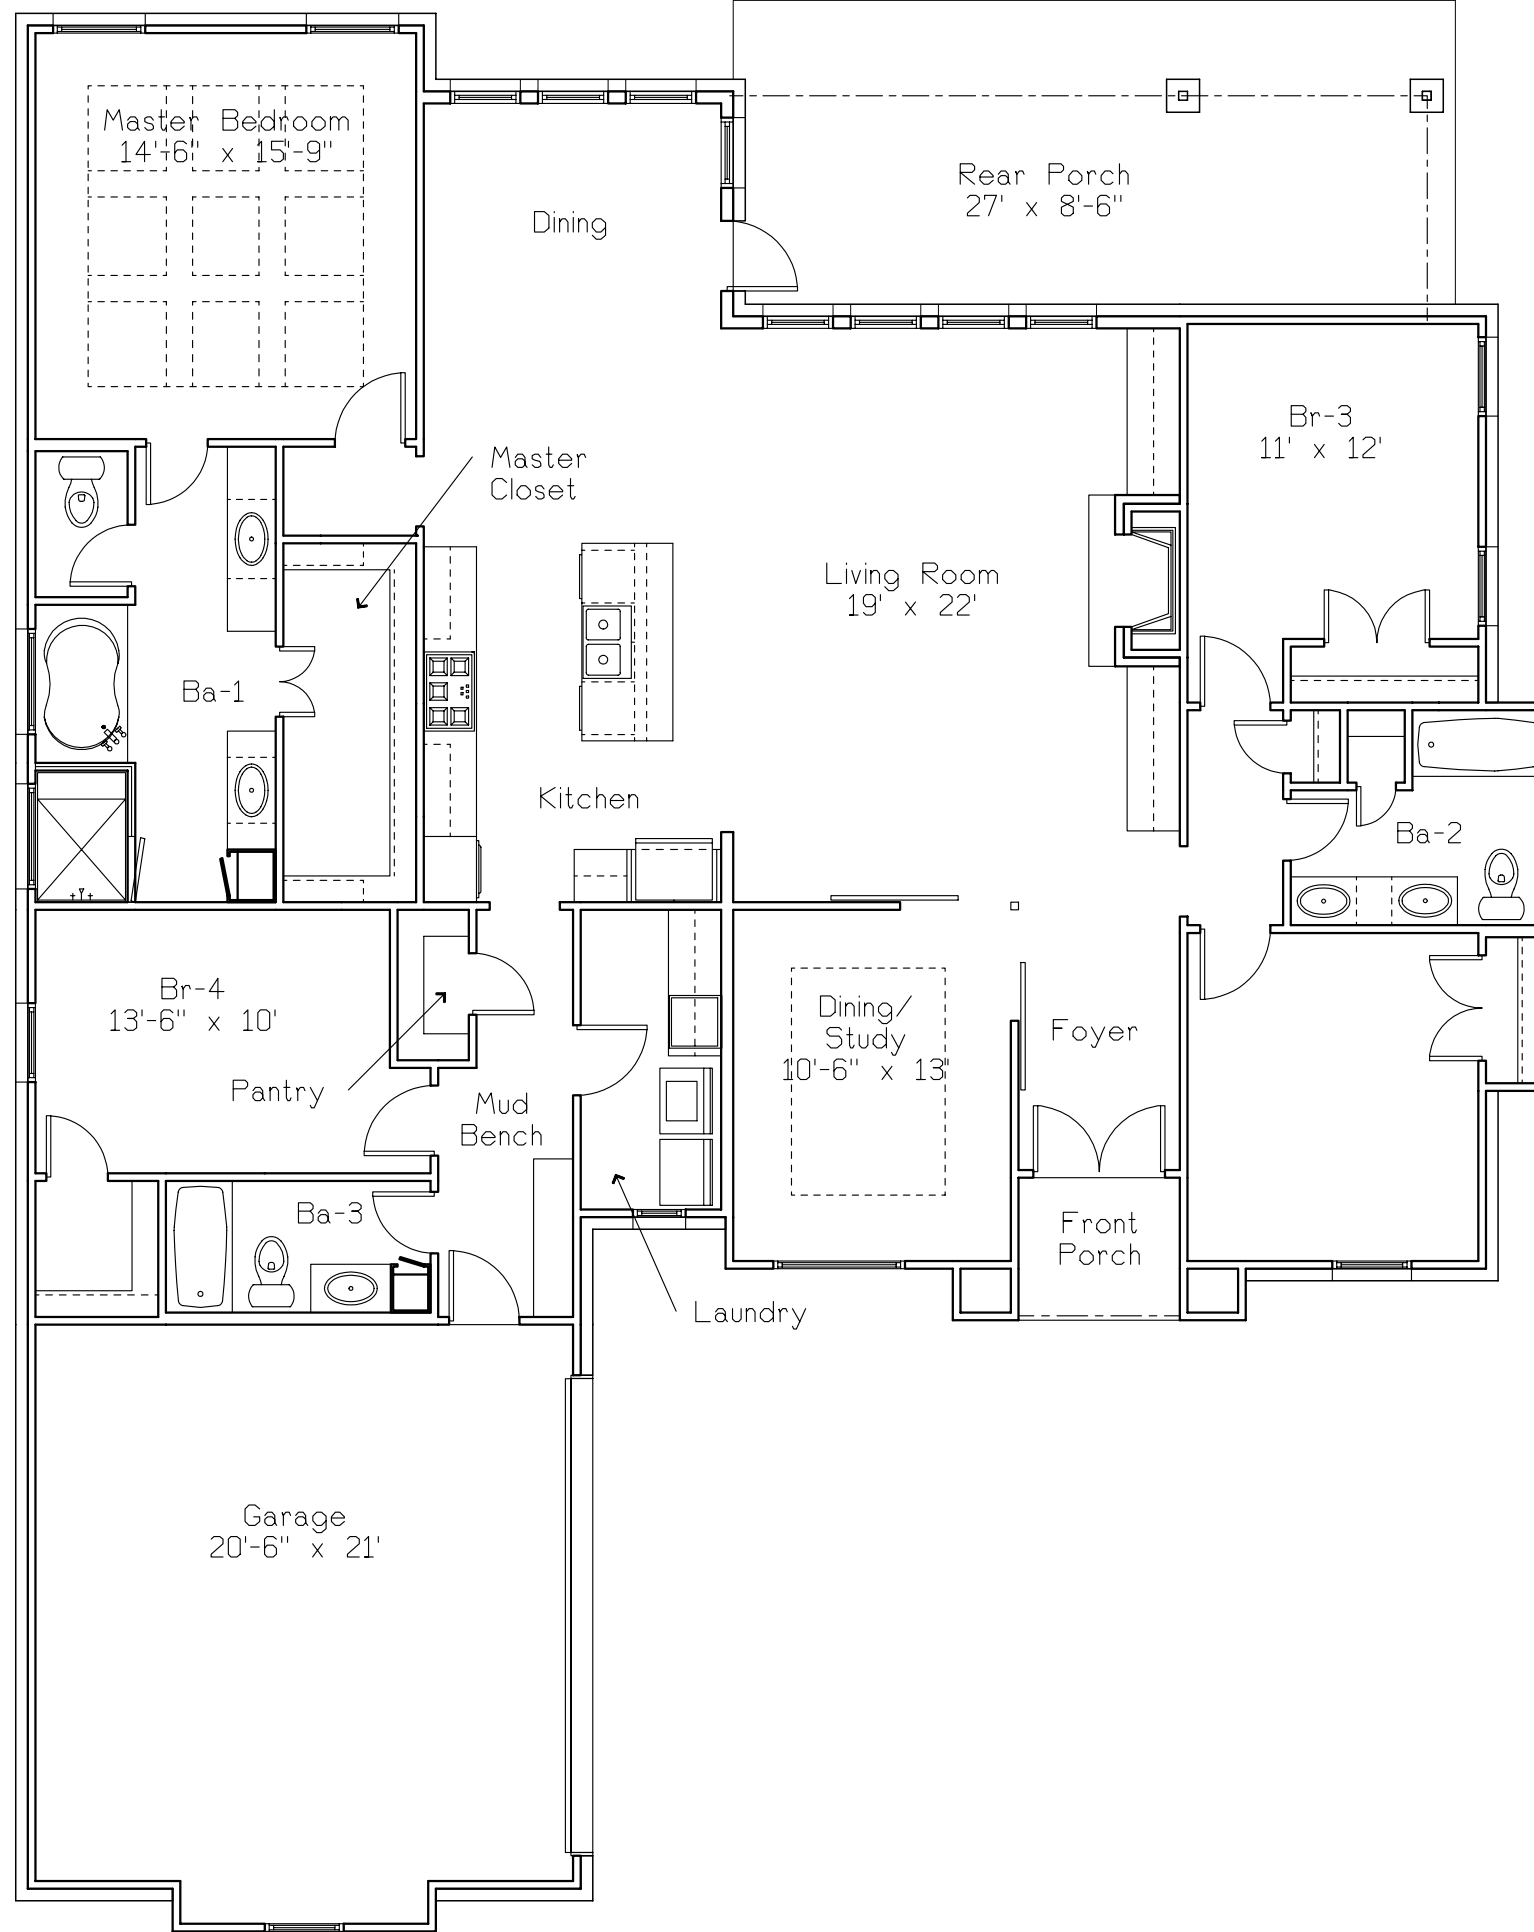

Hurley Homes
Living Area - 2,492
Area Under Beam - 3,486

Hurley Homes
 Living Area - 2,390
 Area Under Beam - 3,154